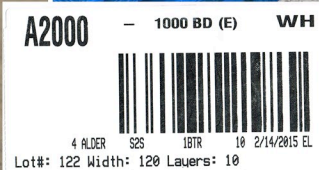

THE INNOVATOR

The **End Tally™** was the first of its kind to be offered in a mobile, user-friendly device. It began as Forestry System's **first** product geared towards the hardwood lumber industry. Since then it has been perfected, making it the most efficient way to perform a length/width tally.

The **End Tally™** program features step by step prompting, ensuring its interface is flexible and easy to use. Detailed reports outline your tallying results and can be customized to meet your individual needs. Having the most accurate length/width tally program is a necessity to any operation's success. **The End Tally™** is a **must-have** for any hardwood lumber operation, and can work seamlessly with multiple hardware offerings.

Compatible with:	Armor 16 Android Handheld
Sends To:	Yardmaster 2020 Lumber System
Reports?:	Yes
Tags?:	Thermal Labels
Inventory Processes:	5
Downloading Methods:	Wired and Wireless
Yardmaster Download Time:	Immediate
System Compatibility:	Android 12
Touch Sensitive Features:	Yes

The first handheld End Tally™ program
Effortless Length/Width Tally
Multiple length bundles supported
Print bundle tags wirelessly
Block Tally Included
Compatible with Tally Stick™
Download to the Yardmaster™

PRODUCT FEATURES

800-868-2559 • Sales@ForestrySystems.com • www.ForestrySystems.com