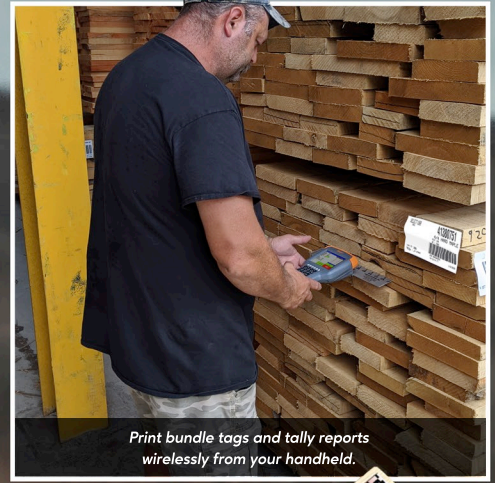

**INNOVATION
PERSONIFIED.**

The Original

END TALLY™ TALLY STICK™

**THE FASTEST, MOST MOBILE
WAY TO TALLY LUMBER.
TALLY A BUNDLE IN
UNDER 3 MINUTES!**

Tally your bundles faster and with more mobility than ever before.

Pair with the Tally Stick™ for maximum productivity. No need to transport bundles to a designated location!

Print bundle tags and tally reports wirelessly from your handheld.

PROGRAM OVERVIEW

Length/Width Tally: The easiest and most efficient way to tally export bundles. Simply set up your lengths, species, and grade to start tallying.