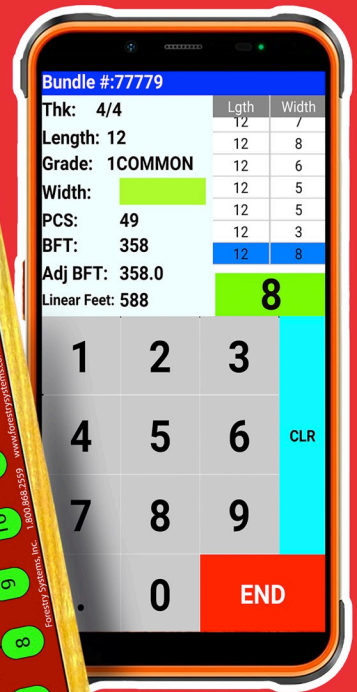

**INNOVATION
PERSONIFIED.**

The Original

END TALLY™ TALLY STICK™

**THE FASTEST, MOST MOBILE
WAY TO TALLY LUMBER.
TALLY A BUNDLE IN
UNDER 3 MINUTES!**

Tally your bundles faster and with more mobility than ever before.

Pair with the Tally Stick™ for maximum productivity. No need to transport bundles to a designated location!

Print bundle tags and tally reports wirelessly from your handheld.

PROGRAM OVERVIEW

Length/Width Tally: The easiest and most efficient way to tally export bundles. Simply set up your lengths, species, and grade to start tallying.

Block Tally: Quickly enter your estimated bundles based on their layer count, thickness, length, and pack width.

Recaps: Recall any existing bundle in The End Tally™ to make any adjustments you need to before downloading.

Tags: Wirelessly print tags for your bundles.

Reports: Multiple reports are available to print, from a standard Bundle Tally to a Graphic Tally Report. All the information you need in the palm of your hand.